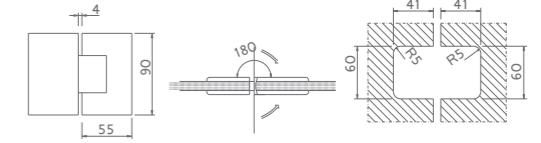

SHH-322  
shower hinge  
glass to glass, 135 degree

SHH-323  
shower hinge  
glass to glass, 180 degree

Glass cut-out top and bottom

Glass cut-out top and bottom

SHH-324  
shower hinge  
glass to glass, 90 degree

SHH-325  
shower hinge  
wall to glass, 90 degree

Glass cut-out top and bottom

Glass cut-out top and bottom

Area of application: For 8- 12mm glass  
Material: Brass, stainless steel  
Finish: CP/SC/PVD/AB/AC  
Version: <25 degree With automatic closing  
Max weight: <45 kg with 2 hinges