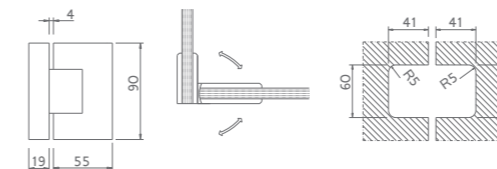

SHH-322  
shower hinge  
glass to glass, 135 degree

SHH-323  
shower hinge  
glass to glass, 180 degree

Glass cut-out top and bottom

Glass cut-out top and bottom

SHH-324  
shower hinge  
glass to glass, 90 degree

SHH-325  
shower hinge  
wall to glass, 90 degree

Glass cut-out top and bottom

Glass cut-out top and bottom

Area of application: For 8- 12mm glass  
Material: Brass, stainless steel  
Finish: CP/SC/PVD/AB/AC  
Version: <25 degree With automatic closing  
Max weight: <45 kg with 2 hinges