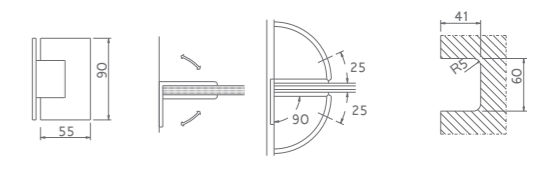

SHH-322  
shower hinge  
glass to glass, 135 degree

SHH-323  
shower hinge  
glass to glass, 180 degree

Glass cut-out top and bottom

Glass cut-out top and bottom

SHH-324  
shower hinge  
glass to glass, 90 degree

SHH-325  
shower hinge  
wall to glass, 90 degree

Glass cut-out top and bottom

Glass cut-out top and bottom

Area of application: For 8- 12mm glass  
Material: Brass, stainless steel  
Finish: CP/SC/PVD/AB/AC  
Version: <25 degree With automatic closing  
Max weight: <45 kg with 2 hinges