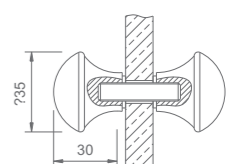

SHH-325  
shower hinge  
wall to glass, 90 degree

Glass cut-out top and bottom

Glass cut-out top and bottom

Area of application: For 8- 12mm glass  
Material: Brass, stainless steel  
Finish: CP/SC/PVD/AB/AC  
Version: <25 degree With automatic closing  
Max weight: <45 kg with 2 hinges

SHH-804  
shower bracket  
glass to glass ,135 degree

SHH-805  
shower bracket  
glass to glass ,180 degree

SHH-806  
shower bracket  
glass to glass ,180 degree

PH102

PH103

PH104

PH105

PH106

PH107

PH108

PH109

PH110

Area of application: For 8- 12mm glass  
Material: Brass, stainless steel  
Finish: CP/SC/PVD/AB/AC

PH101

shower door pull

Art No.	Size
PH101/19/250x450	19x250x450
PH101/25/250x450	25x250x450

PH111

shower door pull

Art No.	Size
PH111/19/200	19x200
PH111/25/250	25x250

PH112

shower door pull

Art No.	Size
PH112/19/200	19x200
PH112/25/250	25x250

PH116

shower door pull