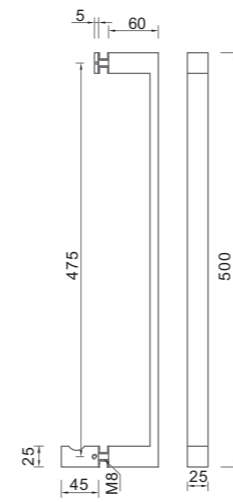

SHH-325  
shower hinge  
wall to glass, 90 degree

Glass cut-out top and bottom

Glass cut-out top and bottom

Area of application: For 8- 12mm glass  
Material: Brass, stainless steel  
Finish: CP/SC/PVD/AB/AC  
Version: <25 degree With automatic closing  
Max weight: <45 kg with 2 hinges

PH107

PH108

PH109

PH110

Area of application: For 8- 12mm glass  
Material: Brass, stainless steel  
Finish: CP/SC/PVD/AB/AC

PH101

shower door pull

Art No.	Size
PH101/19/250x450	19x250x450
PH101/25/250x450	25x250x450

PH111

shower door pull

Art No.	Size
PH111/19/200	19x200
PH111/25/250	25x250

PH112

shower door pull

Art No.	Size
PH112/19/200	19x200
PH112/25/250	25x250

PH116

shower door pull

Art No.	Size
PH116/25X10/300	25x10x300
PH116/25X10/450	25x10x450