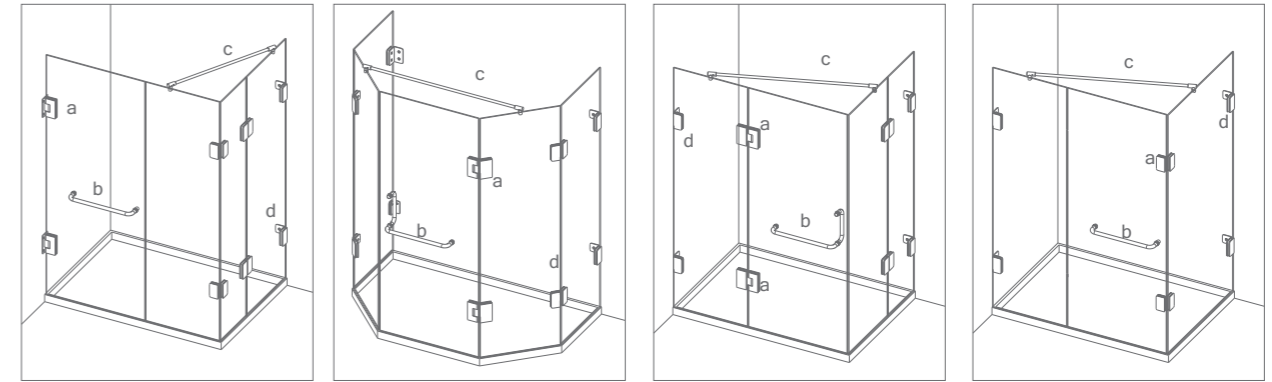

## BATHROOM FITTING

SHH-322  
shower hinge  
glass to glass, 135 degree

SHH-323  
shower hinge  
glass to glass, 180 degree

Glass cut-out top and bottom

Glass cut-out top and bottom

SHH-324  
shower hinge  
glass to glass, 90 degree

SHH-325  
shower hinge  
wall to glass, 90 degree

Glass cut-out top and bottom

Glass cut-out top and bottom

Area of application: For 8- 12mm glass  
Material: Brass, stainless steel  
Finish: CP/SC/PVD/AB/AC  
Version: <25 degree With automatic closing  
Max weight: <45 kg with 2 hinges