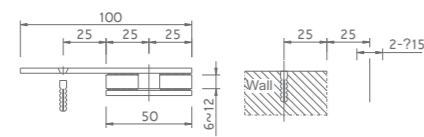

SHH-325  
shower hinge  
wall to glass, 90 degree

Glass cut-out top and bottom

Glass cut-out top and bottom

Area of application: For 8- 12mm glass  
Material: Brass, stainless steel  
Finish: CP/SC/PVD/AB/AC  
Version: <25 degree With automatic closing  
Max weight: <45 kg with 2 hinges

SHH-801  
shower bracket  
wall to glass ,90 degree

SHH-801S  
shower bracket  
wall to glass ,90 degree

SHH-802  
shower bracket  
glass to glass ,90 degree

SHH-803  
shower bracket  
wall to glass ,90 degree

SHH-804  
shower bracket  
glass to glass ,135 degree

SHH-805  
shower bracket  
glass to glass ,180 degree

SHH-806  
shower bracket  
glass to glass ,180 degree

PH102

PH103

PH104

PH105

PH106

PH107

PH108

PH109

PH110

Area of application: For 8- 12mm glass  
Material: Brass, stainless steel  
Finish: CP/SC/PVD/AB/AC

PH101

shower door pull

Art No.	Size
PH101/19/250x450	19x250x450
PH101/25/250x450	25x250x450