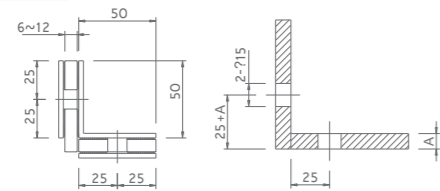

SHH-322  
shower hinge  
glass to glass, 135 degree

SHH-323  
shower hinge  
glass to glass, 180 degree

Glass cut-out top and bottom

Glass cut-out top and bottom

SHH-324  
shower hinge  
glass to glass, 90 degree

SHH-325  
shower hinge  
wall to glass, 90 degree

Glass cut-out top and bottom

Glass cut-out top and bottom

Area of application: For 8- 12mm glass  
Material: Brass, stainless steel  
Finish: CP/SC/PVD/AB/AC  
Version: <25 degree With automatic closing  
Max weight: <45 kg with 2 hinges

SHH-801  
shower bracket  
wall to glass ,90 degree

SHH-801S  
shower bracket  
wall to glass ,90 degree

SHH-802  
shower bracket  
glass to glass ,90 degree

SHH-803  
shower bracket  
wall to glass ,90 degree