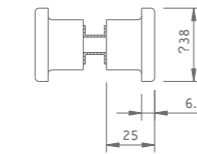

SHH-801  
shower bracket  
wall to glass ,90 degree

SHH-801S  
shower bracket  
wall to glass ,90 degree

SHH-802  
shower bracket  
glass to glass ,90 degree

SHH-803  
shower bracket  
wall to glass ,90 degree

SHH-804  
shower bracket  
glass to glass ,135 degree

SHH-805  
shower bracket  
glass to glass ,180 degree

SHH-806  
shower bracket  
glass to glass ,180 degree

PH102

PH103

PH104

PH105

PH106

PH107

PH108

PH109

PH110

Area of application: For 8- 12mm glass  
Material: Brass, stainless steel  
Finish: CP/SC/PVD/AB/AC

PH101

shower door pull

Art No.	Size
PH101/19/250x450	19x250x450
PH101/25/250x450	25x250x450