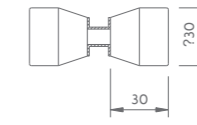

SHH-325  
shower hinge  
wall to glass, 90 degree

Glass cut-out top and bottom

Glass cut-out top and bottom

Area of application: For 8- 12mm glass  
Material: Brass, stainless steel  
Finish: CP/SC/PVD/AB/AC  
Version: <25 degree With automatic closing  
Max weight: <45 kg with 2 hinges

SHH-801  
shower bracket  
wall to glass ,90 degree

SHH-801S  
shower bracket  
wall to glass ,90 degree

SHH-802  
shower bracket  
glass to glass ,90 degree

SHH-803  
shower bracket  
wall to glass ,90 degree

SHH-804  
shower bracket  
glass to glass ,135 degree

SHH-805  
shower bracket  
glass to glass ,180 degree

SHH-806  
shower bracket  
glass to glass ,180 degree

PH102

PH103

PH104

PH105

PH106

PH107

PH108

PH109

PH110

Area of application: For 8- 12mm glass  
Material: Brass, stainless steel  
Finish: CP/SC/PVD/AB/AC

PH101

shower door pull

Art No.	Size
PH101/19/250x450	19x250x450
PH101/25/250x450	25x250x450