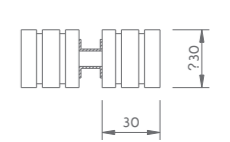

SHH-325  
shower hinge  
wall to glass, 90 degree

Glass cut-out top and bottom

Glass cut-out top and bottom

Area of application: For 8- 12mm glass  
Material: Brass, stainless steel  
Finish: CP/SC/PVD/AB/AC  
Version: <25 degree With automatic closing  
Max weight: <45 kg with 2 hinges

SHH-801  
shower bracket  
wall to glass ,90 degree

SHH-801S  
shower bracket  
wall to glass ,90 degree

SHH-802  
shower bracket  
glass to glass ,90 degree

SHH-803  
shower bracket  
wall to glass ,90 degree

SHH-804  
shower bracket  
glass to glass ,135 degree

SHH-805  
shower bracket  
glass to glass ,180 degree

SHH-806  
shower bracket  
glass to glass ,180 degree

PH102

PH103

PH104

PH105

PH106

PH107

PH108

PH109

PH110

Area of application: For 8- 12mm glass  
Material: Brass, stainless steel  
Finish: CP/SC/PVD/AB/AC

PH101

shower door pull

Art No.	Size
PH101/19/250x450	19x250x450
PH101/25/250x450	25x250x450