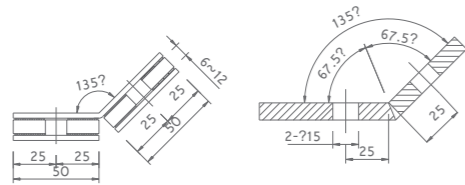

SHH-325  
shower hinge  
wall to glass, 90 degree

Glass cut-out top and bottom

Glass cut-out top and bottom

Area of application: For 8- 12mm glass  
Material: Brass, stainless steel  
Finish: CP/SC/PVD/AB/AC  
Version: <25 degree With automatic closing  
Max weight: <45 kg with 2 hinges

SHH-801  
shower bracket  
wall to glass ,90 degree

SHH-801S  
shower bracket  
wall to glass ,90 degree

SHH-802  
shower bracket  
glass to glass ,90 degree

SHH-803  
shower bracket  
wall to glass ,90 degree

SHH-804  
shower bracket  
glass to glass ,135 degree

SHH-805  
shower bracket  
glass to glass ,180 degree

SHH-806  
shower bracket  
glass to glass ,180 degree

PH102

PH103

PH104

PH105

PH106

PH107

PH108

PH109

PH110

Area of application: For 8- 12mm glass  
Material: Brass, stainless steel  
Finish: CP/SC/PVD/AB/AC

PH101

shower door pull

Art No.	Size
PH101/19/250x450	19x250x450
PH101/25/250x450	25x250x450