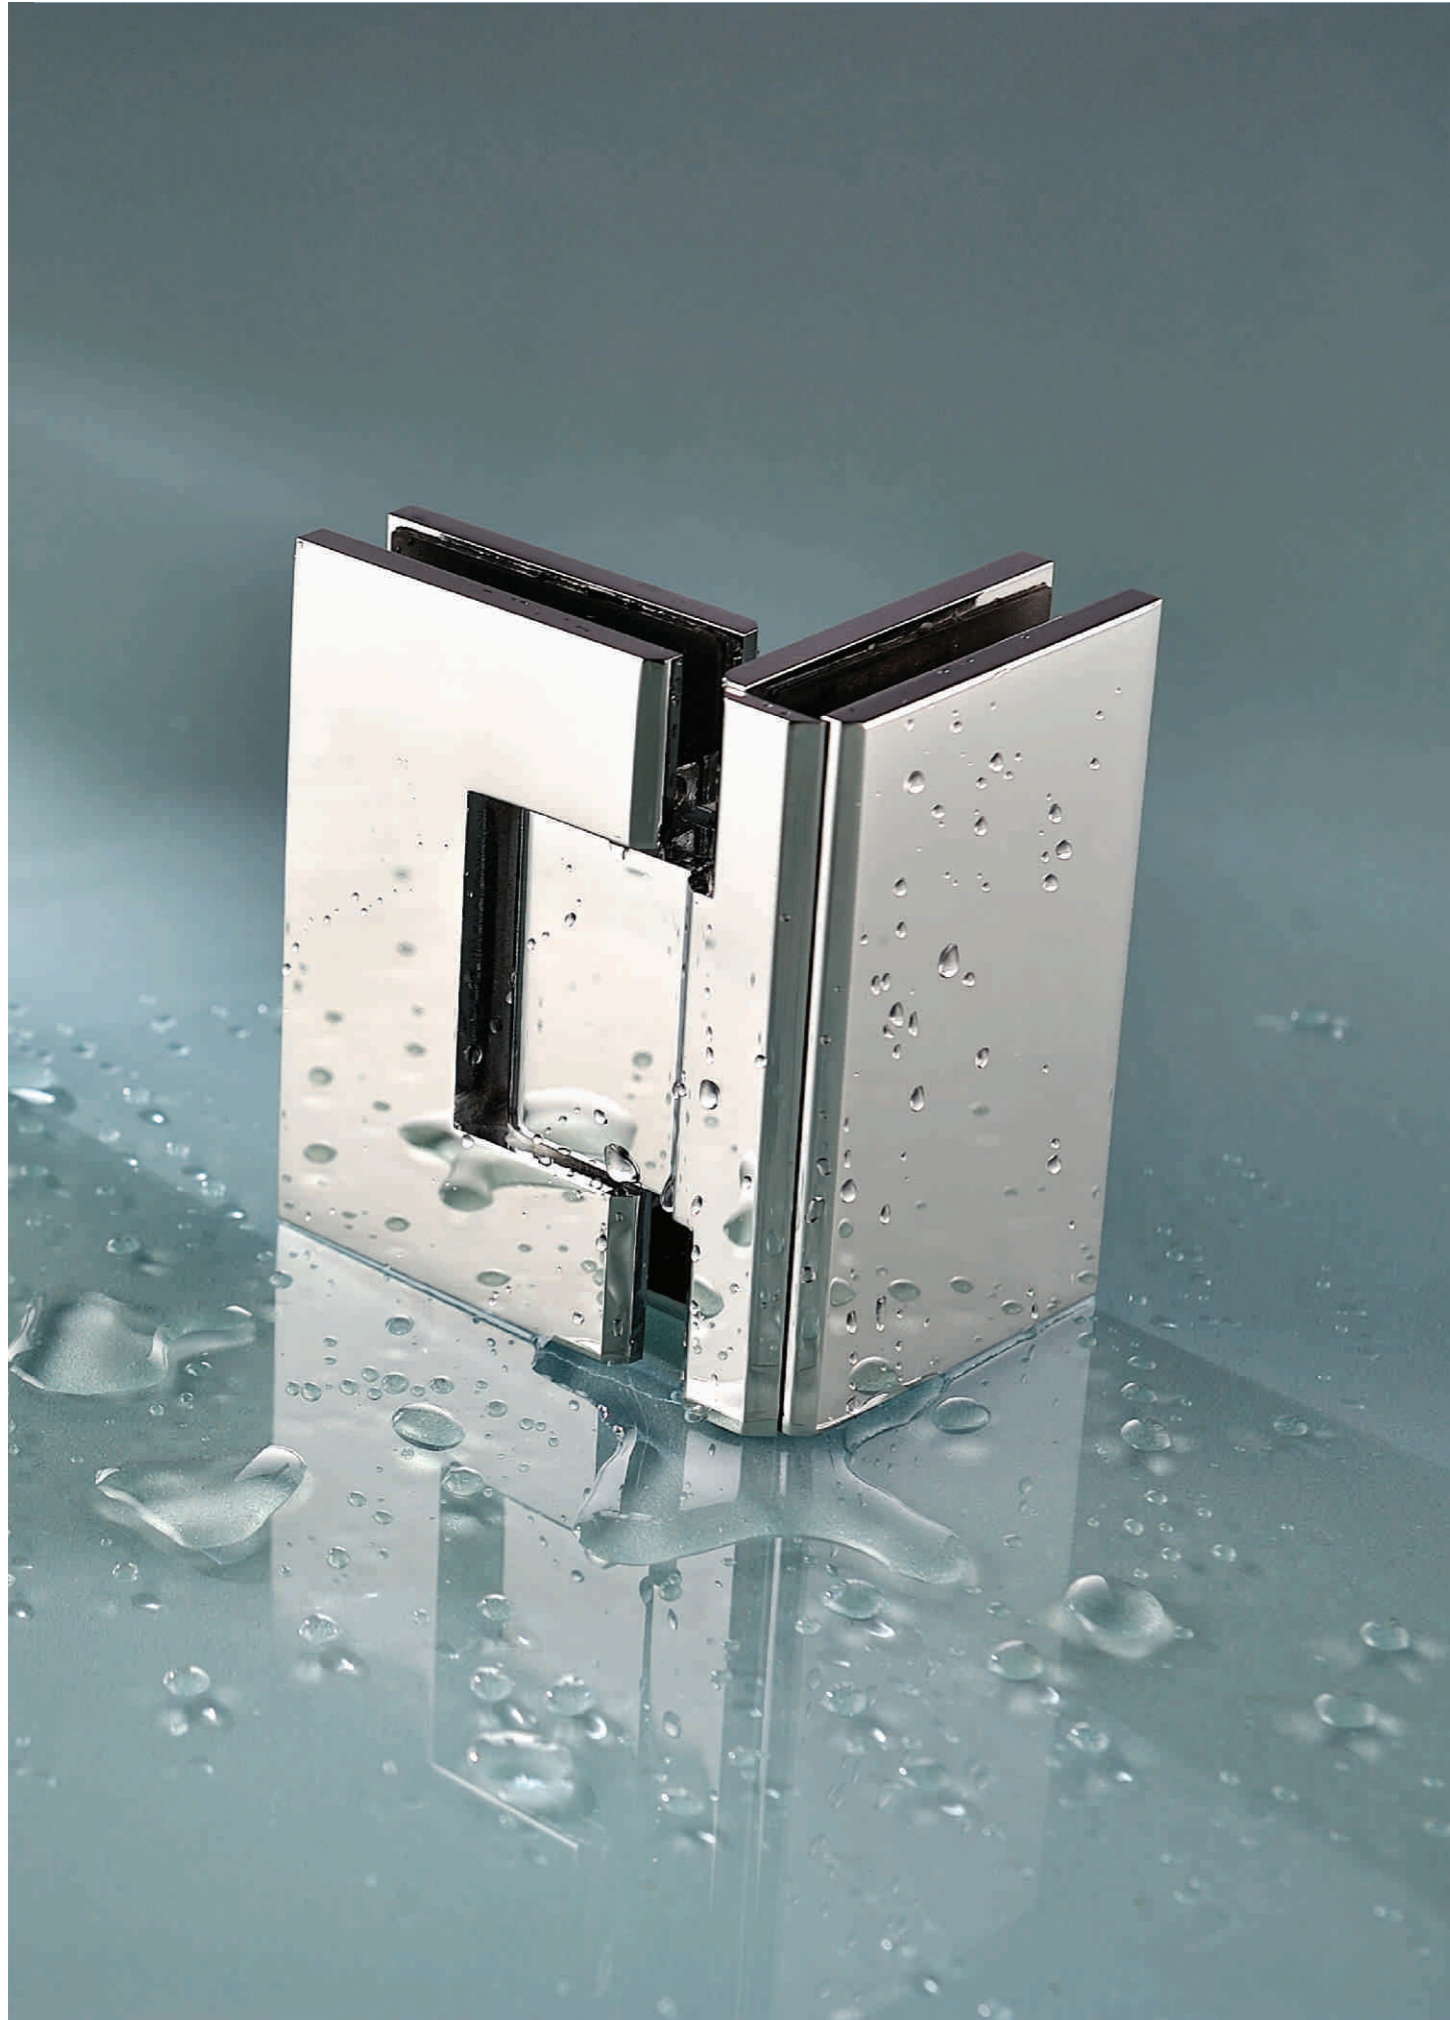

SHH-322  
shower hinge  
glass to glass, 135 degree

SHH-323  
shower hinge  
glass to glass, 180 degree

Glass cut-out top and bottom

Glass cut-out top and bottom

SHH-324  
shower hinge  
glass to glass, 90 degree

SHH-325  
shower hinge  
wall to glass, 90 degree

Glass cut-out top and bottom

Glass cut-out top and bottom

Area of application: For 8- 12mm glass  
Material: Brass, stainless steel  
Finish: CP/SC/PVD/AB/AC  
Version: <25 degree With automatic closing  
Max weight: <45 kg with 2 hinges