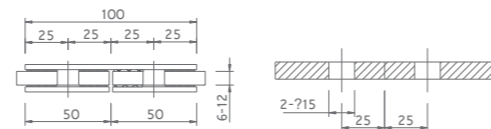

SHH-325  
shower hinge  
wall to glass, 90 degree

Glass cut-out top and bottom

Glass cut-out top and bottom

Area of application: For 8- 12mm glass  
Material: Brass, stainless steel  
Finish: CP/SC/PVD/AB/AC  
Version: <25 degree With automatic closing  
Max weight: <45 kg with 2 hinges

SHH-801  
shower bracket  
wall to glass ,90 degree

SHH-801S  
shower bracket  
wall to glass ,90 degree

SHH-802  
shower bracket  
glass to glass ,90 degree

SHH-803  
shower bracket  
wall to glass ,90 degree

SHH-804  
shower bracket  
glass to glass ,135 degree

SHH-805  
shower bracket  
glass to glass ,180 degree

SHH-806  
shower bracket  
glass to glass ,180 degree

PH102

PH103

PH104

PH105

PH106