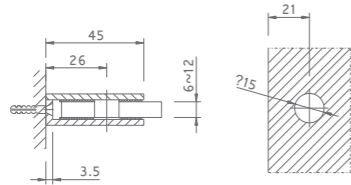

SHH-322  
shower hinge  
glass to glass, 135 degree

SHH-323  
shower hinge  
glass to glass, 180 degree

Glass cut-out top and bottom

Glass cut-out top and bottom

SHH-324  
shower hinge  
glass to glass, 90 degree

SHH-325  
shower hinge  
wall to glass, 90 degree

Glass cut-out top and bottom

Glass cut-out top and bottom

Area of application: For 8- 12mm glass  
Material: Brass, stainless steel  
Finish: CP/SC/PVD/AB/AC  
Version: <25 degree With automatic closing  
Max weight: <45 kg with 2 hinges

SHH-801  
shower bracket  
wall to glass ,90 degree

SHH-801S  
shower bracket  
wall to glass ,90 degree

SHH-802  
shower bracket  
glass to glass ,90 degree

SHH-803  
shower bracket  
wall to glass ,90 degree

PH107

PH108

PH109

PH110

Area of application: For 8- 12mm glass  
Material: Brass, stainless steel  
Finish: CP/SC/PVD/AB/AC

PH101

shower door pull

Art No.	Size
PH101/19/250x450	19x250x450
PH101/25/250x450	25x250x450