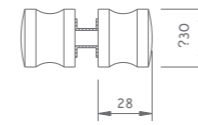

SHH-325  
shower hinge  
wall to glass, 90 degree

Glass cut-out top and bottom

Glass cut-out top and bottom

Area of application: For 8- 12mm glass  
Material: Brass, stainless steel  
Finish: CP/SC/PVD/AB/AC  
Version: <25 degree With automatic closing  
Max weight: <45 kg with 2 hinges

SHH-801  
shower bracket  
wall to glass ,90 degree

SHH-801S  
shower bracket  
wall to glass ,90 degree

SHH-802  
shower bracket  
glass to glass ,90 degree

SHH-803  
shower bracket  
wall to glass ,90 degree

SHH-804  
shower bracket  
glass to glass ,135 degree

SHH-805  
shower bracket  
glass to glass ,180 degree

SHH-806  
shower bracket  
glass to glass ,180 degree

PH102

PH103

PH104

PH105

PH106

PH107

PH108

PH109

PH110

Area of application: For 8- 12mm glass  
Material: Brass, stainless steel  
Finish: CP/SC/PVD/AB/AC

PH101

shower door pull

Art No.	Size
PH101/19/250x450	19x250x450
PH101/25/250x450	25x250x450