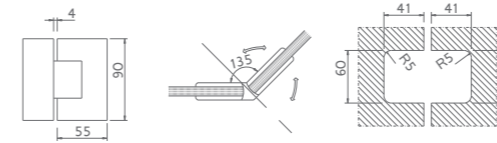

SHH-322  
shower hinge  
glass to glass, 135 degree

SHH-323  
shower hinge  
glass to glass, 180 degree

Glass cut-out top and bottom

Glass cut-out top and bottom

SHH-324  
shower hinge  
glass to glass, 90 degree

SHH-325  
shower hinge  
wall to glass, 90 degree

Glass cut-out top and bottom

Glass cut-out top and bottom

Area of application: For 8- 12mm glass  
Material: Brass, stainless steel  
Finish: CP/SC/PVD/AB/AC  
Version: <25 degree With automatic closing  
Max weight: <45 kg with 2 hinges