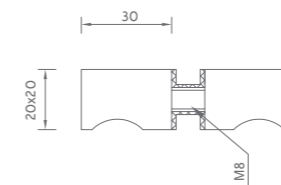

SHH-325  
shower hinge  
wall to glass, 90 degree

Glass cut-out top and bottom

Glass cut-out top and bottom

Area of application: For 8- 12mm glass  
Material: Brass, stainless steel  
Finish: CP/SC/PVD/AB/AC  
Version: <25 degree With automatic closing  
Max weight: <45 kg with 2 hinges

SHH-801  
shower bracket  
wall to glass ,90 degree

SHH-801S  
shower bracket  
wall to glass ,90 degree

SHH-802  
shower bracket  
glass to glass ,90 degree

SHH-803  
shower bracket  
wall to glass ,90 degree

SHH-804  
shower bracket  
glass to glass ,135 degree

SHH-805  
shower bracket  
glass to glass ,180 degree

SHH-806  
shower bracket  
glass to glass ,180 degree

PH102

PH103

PH104

PH105

PH106

PH107

PH108

PH109

PH110

Area of application: For 8- 12mm glass  
Material: Brass, stainless steel  
Finish: CP/SC/PVD/AB/AC

PH101

shower door pull

Art No.	Size
PH101/19/250x450	19x250x450
PH101/25/250x450	25x250x450