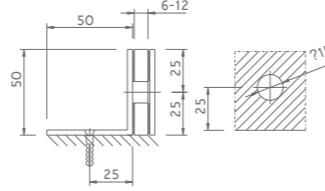

SHH-325  
shower hinge  
wall to glass, 90 degree

Glass cut-out top and bottom

Glass cut-out top and bottom

Area of application: For 8- 12mm glass  
Material: Brass, stainless steel  
Finish: CP/SC/PVD/AB/AC  
Version: <25 degree With automatic closing  
Max weight: <45 kg with 2 hinges

SHH-801  
shower bracket  
wall to glass ,90 degree

SHH-801S  
shower bracket  
wall to glass ,90 degree

SHH-802  
shower bracket  
glass to glass ,90 degree

SHH-803  
shower bracket  
wall to glass ,90 degree

SHH-804  
shower bracket  
glass to glass ,135 degree

SHH-805  
shower bracket  
glass to glass ,180 degree

SHH-806  
shower bracket  
glass to glass ,180 degree

PH102

PH103

PH104

PH105

PH106

PH107

PH108

PH109

PH110

Area of application: For 8- 12mm glass  
Material: Brass, stainless steel  
Finish: CP/SC/PVD/AB/AC

PH101

shower door pull

Art No.	Size
PH101/19/250x450	19x250x450
PH101/25/250x450	25x250x450