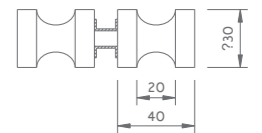

SHH-325  
shower hinge  
wall to glass, 90 degree

Glass cut-out top and bottom

Glass cut-out top and bottom

Area of application: For 8- 12mm glass  
Material: Brass, stainless steel  
Finish: CP/SC/PVD/AB/AC  
Version: <25 degree With automatic closing  
Max weight: <45 kg with 2 hinges

SHH-801  
shower bracket  
wall to glass ,90 degree

SHH-801S  
shower bracket  
wall to glass ,90 degree

SHH-802  
shower bracket  
glass to glass ,90 degree

SHH-803  
shower bracket  
wall to glass ,90 degree

SHH-804  
shower bracket  
glass to glass ,135 degree

SHH-805  
shower bracket  
glass to glass ,180 degree

SHH-806  
shower bracket  
glass to glass ,180 degree

PH102

PH103

PH104

PH105

PH106

PH107

PH108

PH109

PH110

Area of application: For 8- 12mm glass  
Material: Brass, stainless steel  
Finish: CP/SC/PVD/AB/AC

PH101

shower door pull

Art No.	Size
PH101/19/250x450	19x250x450
PH101/25/250x450	25x250x450