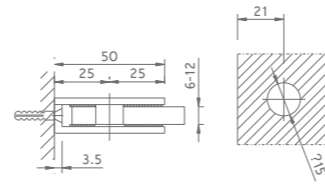

SHH-322  
shower hinge  
glass to glass, 135 degree

SHH-323  
shower hinge  
glass to glass, 180 degree

Glass cut-out top and bottom

Glass cut-out top and bottom

SHH-324  
shower hinge  
glass to glass, 90 degree

SHH-325  
shower hinge  
wall to glass, 90 degree

Glass cut-out top and bottom

Glass cut-out top and bottom

Area of application: For 8- 12mm glass  
Material: Brass, stainless steel  
Finish: CP/SC/PVD/AB/AC  
Version: <25 degree With automatic closing  
Max weight: <45 kg with 2 hinges

SHH-801  
shower bracket  
wall to glass ,90 degree

SHH-801S  
shower bracket  
wall to glass ,90 degree

SHH-802  
shower bracket  
glass to glass ,90 degree

SHH-803  
shower bracket  
wall to glass ,90 degree

PH107

PH108

PH109

PH110

Area of application: For 8- 12mm glass  
Material: Brass, stainless steel  
Finish: CP/SC/PVD/AB/AC

PH101

shower door pull

Art No.	Size
PH101/19/250x450	19x250x450
PH101/25/250x450	25x250x450