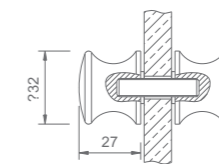

SHH-325  
shower hinge  
wall to glass, 90 degree

Glass cut-out top and bottom

Glass cut-out top and bottom

Area of application: For 8- 12mm glass  
Material: Brass, stainless steel  
Finish: CP/SC/PVD/AB/AC  
Version: <25 degree With automatic closing  
Max weight: <45 kg with 2 hinges

SHH-801  
shower bracket  
wall to glass ,90 degree

SHH-801S  
shower bracket  
wall to glass ,90 degree

SHH-802  
shower bracket  
glass to glass ,90 degree

SHH-803  
shower bracket  
wall to glass ,90 degree

SHH-804  
shower bracket  
glass to glass ,135 degree

SHH-805  
shower bracket  
glass to glass ,180 degree

SHH-806  
shower bracket  
glass to glass ,180 degree

PH102

PH103

PH104

PH105

PH106

PH107

PH108

PH109

PH110

Area of application: For 8- 12mm glass  
Material: Brass, stainless steel  
Finish: CP/SC/PVD/AB/AC

PH101

shower door pull

Art No.	Size
PH101/19/250x450	19x250x450
PH101/25/250x450	25x250x450